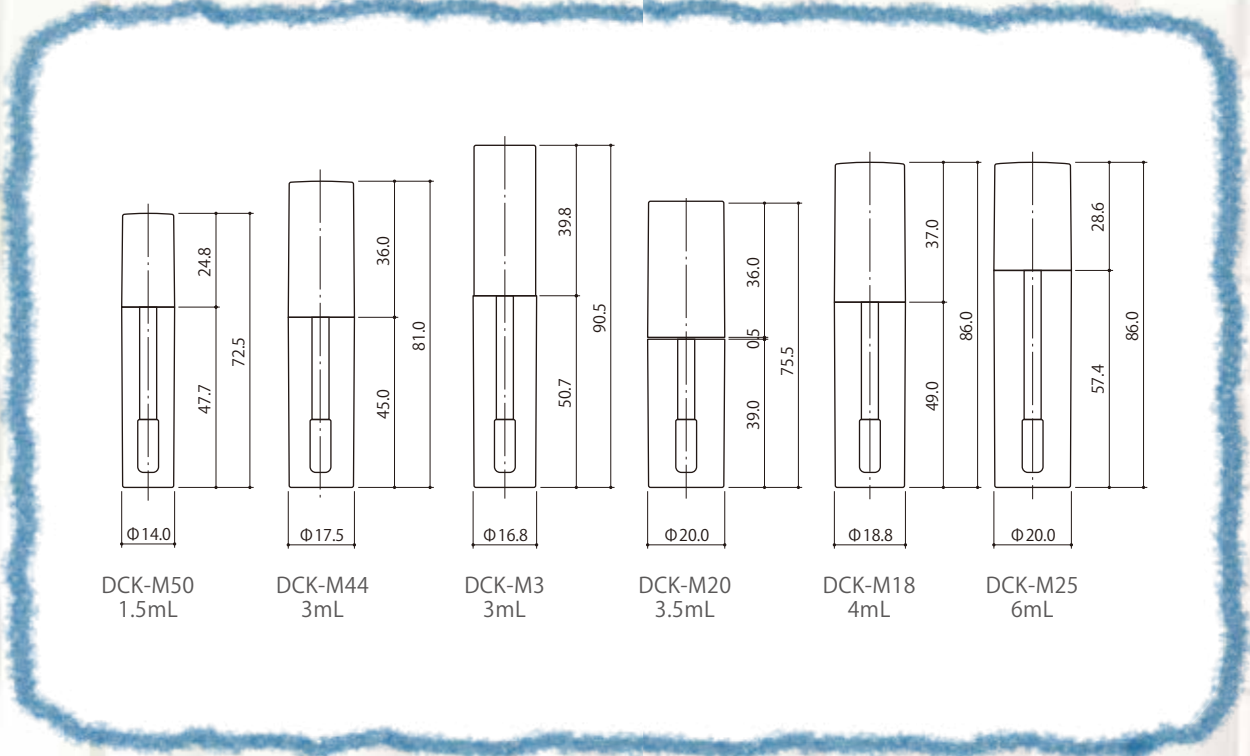

# LIP GLOSS 丸型②

DCK-M50  
1.5mL

DCK-M44  
3mL

DCK-M3  
3mL

DCK-M20  
3.5mL

DCK-M18  
4mL

DCK-M25  
6mL

DCK-M50  
1.5mL

DCK-M44  
3mL

DCK-M3  
3mL

DCK-M20  
3.5mL

DCK-M18  
4mL

DCK-M25  
6mL

満量 (O.F)	
DCK-M50	3.05mL
DCK-M44	5.43mL
DCK-M3	4.89mL
DCK-M20	5.56mL
DCK-M18	6.62mL
DCK-M25	8.43mL